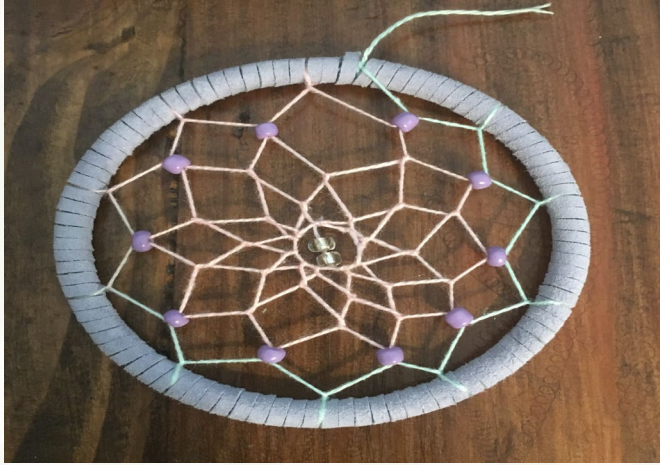

CRAFT CIRCLE

DECEMBER 12TH, & JANUARY 2ND

11am-2pm

S. Lake Community Center

- ***No registration needed!***
- ***December 12th-dreamcatcher***
- ***January 2nd- beaded necklace,***
- ***Use the time to come visit, share ideas, and learn from one another!***